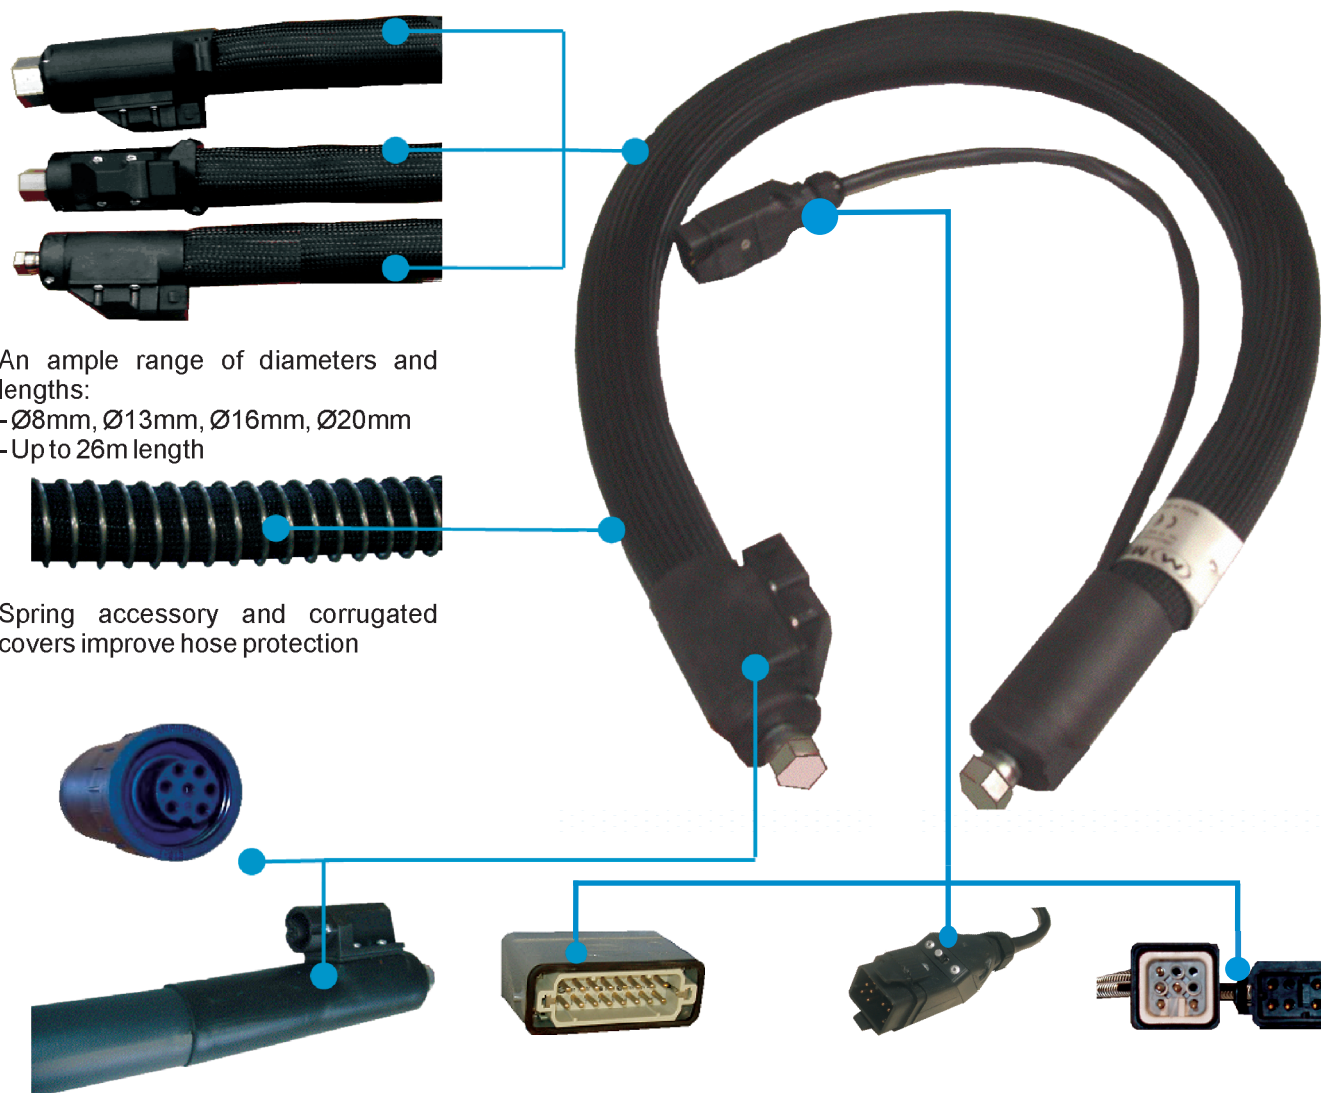

HOT MELT HOSES

Ample Diameter & Length Ranges

Proven stability.

Because of new and advanced designs, Valco Melton is able to offer a larger range of hot melt hoses with improved market standard adaptability. Melton® hoses are the ideal solution for quality hot melt transport and optimal benefits.

Valco Melton's Hot Melt Hoses Offer:

- *Compatible*
- Flexibility
- Interchangeability
- Versatility & dependability for all applications
- Proven design & quality guaranteed
- Long lasting design to remain "char" free
- "Nomex" insulation for the best insulation and temperature stability in the industry

An ample range of diameters and lengths:
 -Ø8mm, Ø13mm, Ø16mm, Ø20mm
 -Up to 26m length

Spring accessory and corrugated covers improve hose protection

Waterproof option available with specialty fittings and rubber covers for humid environments.

HP hoses support high power values and improve mechanical resistance.

NEW Dual RTD Hot Melt Hoses.

Electrical connections are compatible with market standards.

- Valco Melton manufactures hot melt hoses using top of the line market components that are 100% mechanically and electronically interchangeable.
- Hot Melt Hoses are temperature sensed by Ni-120 or PT-100 Rtd.
- Accessories include brackets, fittings, hose protectors, corrugated and braided covers.
- Valco Melton products are CE certified.