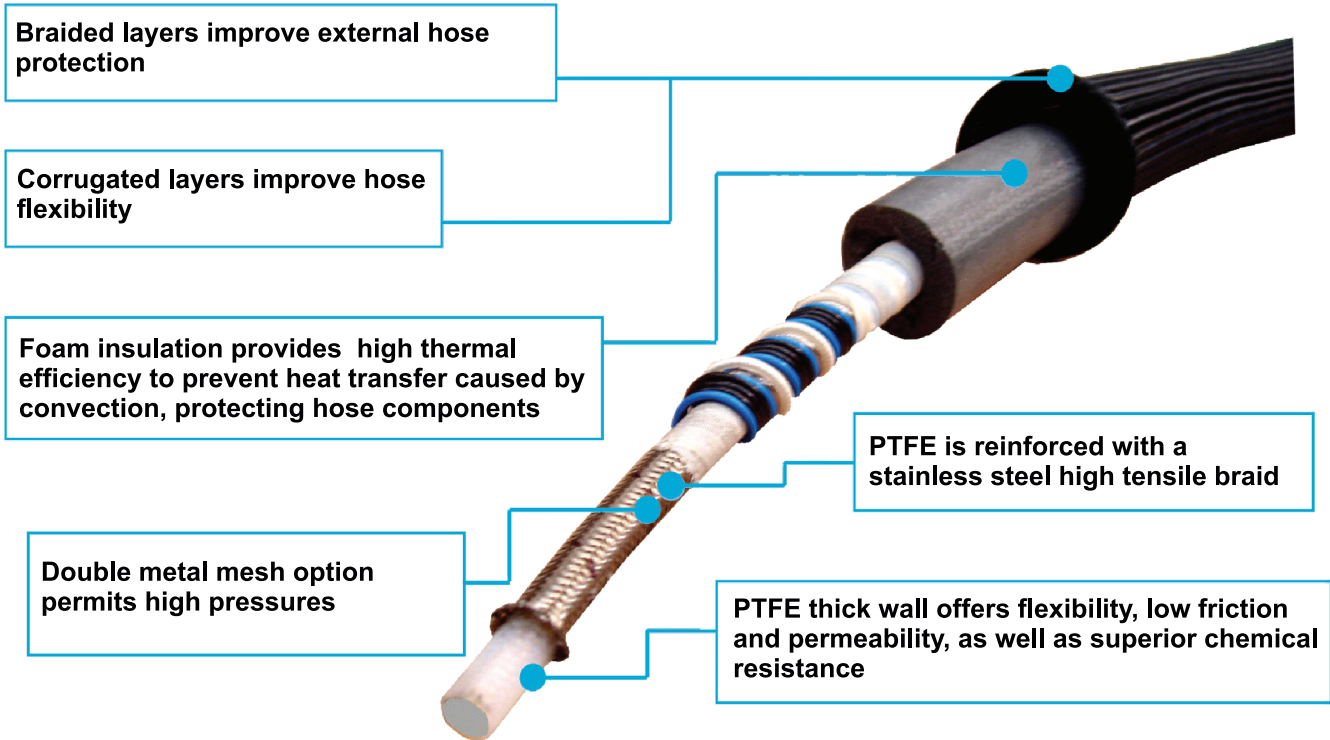

Valco Melton's Hot Melt Hoses Offer:

- *Compatible*
- Flexibility
- Interchangeability
- Versatility & dependability for all applications
- Proven design & quality guaranteed
- Long lasting design to remain "char" free
- "Nomex" insulation for the best insulation and temperature stability in the industry

An ample range of diameters and lengths:
 -Ø8mm, Ø13mm, Ø16mm, Ø20mm
 -Up to 26m length

Spring accessory and corrugated covers improve hose protection

Waterproof option available with specialty fittings and rubber covers for humid environments.

HP hoses support high power values and improve mechanical resistance.

NEW Dual RTD Hot Melt Hoses.

Electrical connections are compatible with market standards.

- Valco Melton manufactures hot melt hoses using top of the line market components that are 100% mechanically and electronically interchangeable.
- Hot Melt Hoses are temperature sensed by Ni-120 or PT-100 Rtd.
- Accessories include brackets, fittings, hose protectors, corrugated and braided covers.
- Valco Melton products are CE certified.