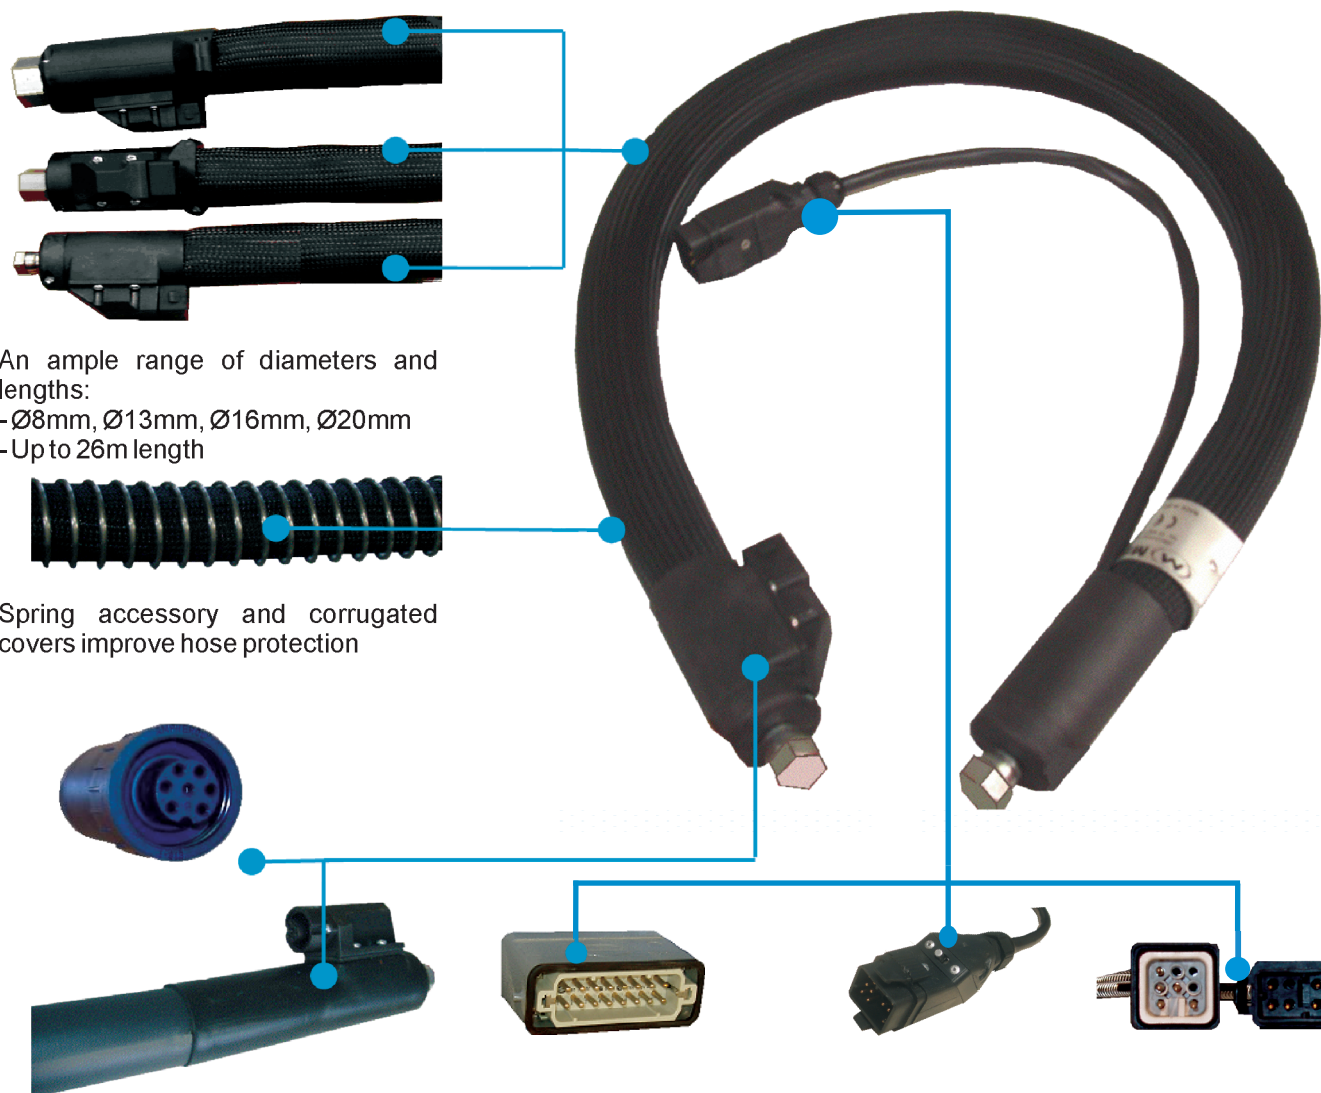

HOT MELT HOSES

Ample Diameter & Length Ranges

Proven stability.

Because of new and advanced designs, Valco Melton is able to offer a larger range of hot melt hoses with improved market standard adaptability. Melton® hoses are the ideal solution for quality hot melt transport and optimal benefits.

An ample range of diameters and lengths:
 -Ø8mm, Ø13mm, Ø16mm, Ø20mm
 -Up to 26m length

Spring accessory and corrugated covers improve hose protection

Waterproof option available with specialty fittings and rubber covers for humid environments.

HP hoses support high power values and improve mechanical resistance.

NEW Dual RTD Hot Melt Hoses.

Electrical connections are compatible with market standards.

- Valco Melton manufactures hot melt hoses using top of the line market components that are 100% mechanically and electronically interchangeable.
- Hot Melt Hoses are temperature sensed by Ni-120 or PT-100 Rtd.
- Accessories include brackets, fittings, hose protectors, corrugated and braided covers.
- Valco Melton products are CE certified.

Technical Characteristics

Characteristics	Hot Melt Hoses			
Maximum Working Temperature:	220°C			
Internal Diameter (mm):	Ø8	Ø13	Ø16	Ø20
Maximum Working Pressure (bar):	100	100	100	80
Power Consumption (W/m):	150	175	195	200
RTD:	PT-100/ NI-120/ NTC 1000/ FEKO			
Minimum Curvature Radius (180°):	160 mm			
Voltage:	200-240 VAC			