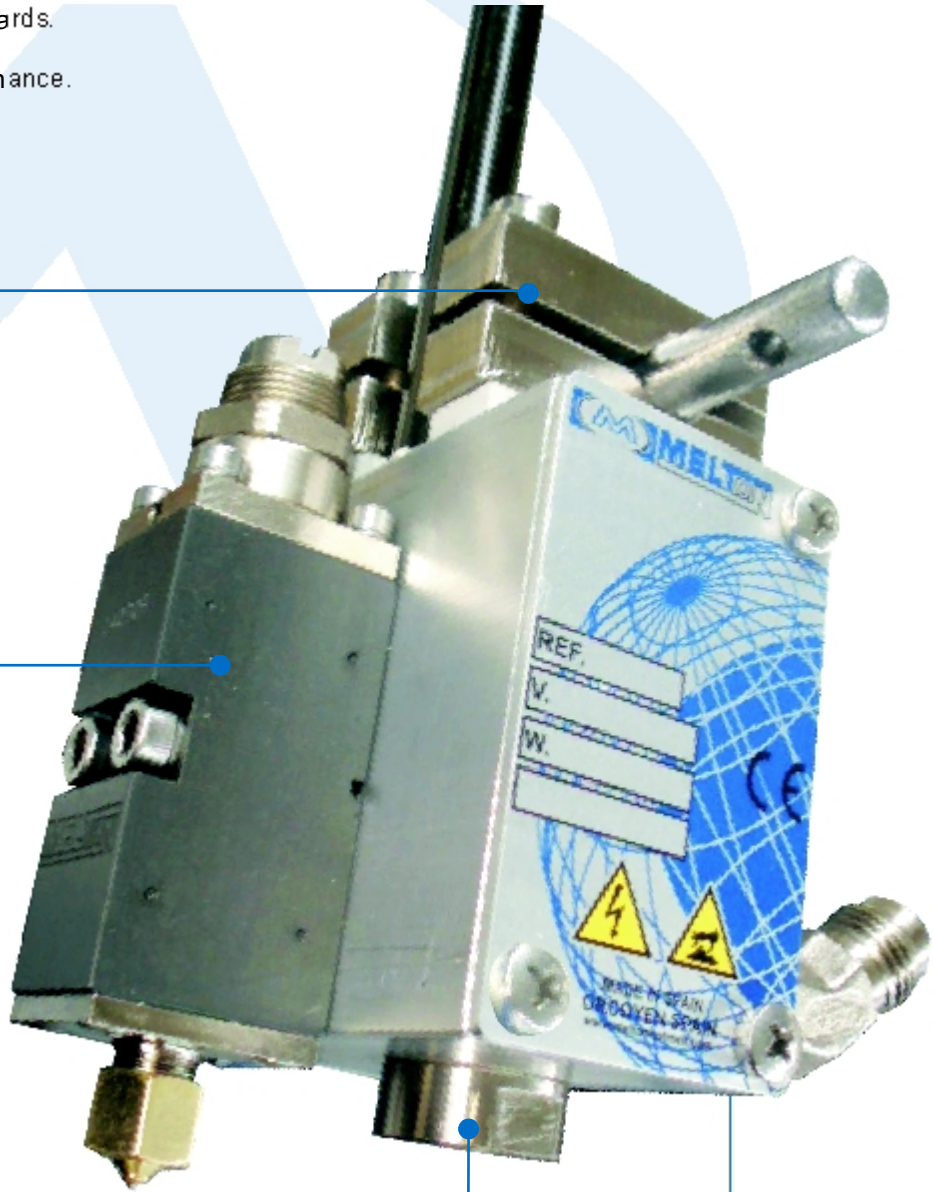

### Pure Adhesive Application.

The Valco Melton **MF Integrated Filter Gun Series** is composed of standardized automatic hot melt applicators specially fitted for gluing jobs to close without air. Valco Melton has developed the innovative MF Gun Series in response to the demand for a durable, high quality design that ensures long production life and minimizes maintenance costs. The MF Series brings clean adhesive application in a reduced space.

Multi module and single module options

Internal filter provides continuous adhesive filtration

In-line filter perfectly located for quick and easy cleaning access

100% compatible connectors