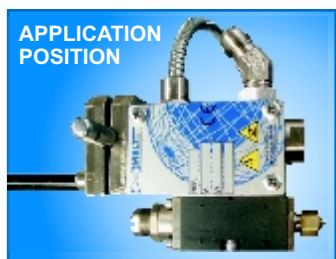

### Pure Adhesive Application.

The Valco Melton **MF Integrated Filter Gun Series** is composed of standardized automatic hot melt applicators specially fitted for gluing jobs to close without air. Valco Melton has developed the innovative MF Gun Series in response to the demand for a durable, high quality design that ensures long production life and minimizes maintenance costs. The MF Series brings clean adhesive application in a reduced space.

Multi module and single module options

Internal filter provides continuous adhesive filtration

In-line filter perfectly located for quick and easy cleaning access

100% compatible connectors